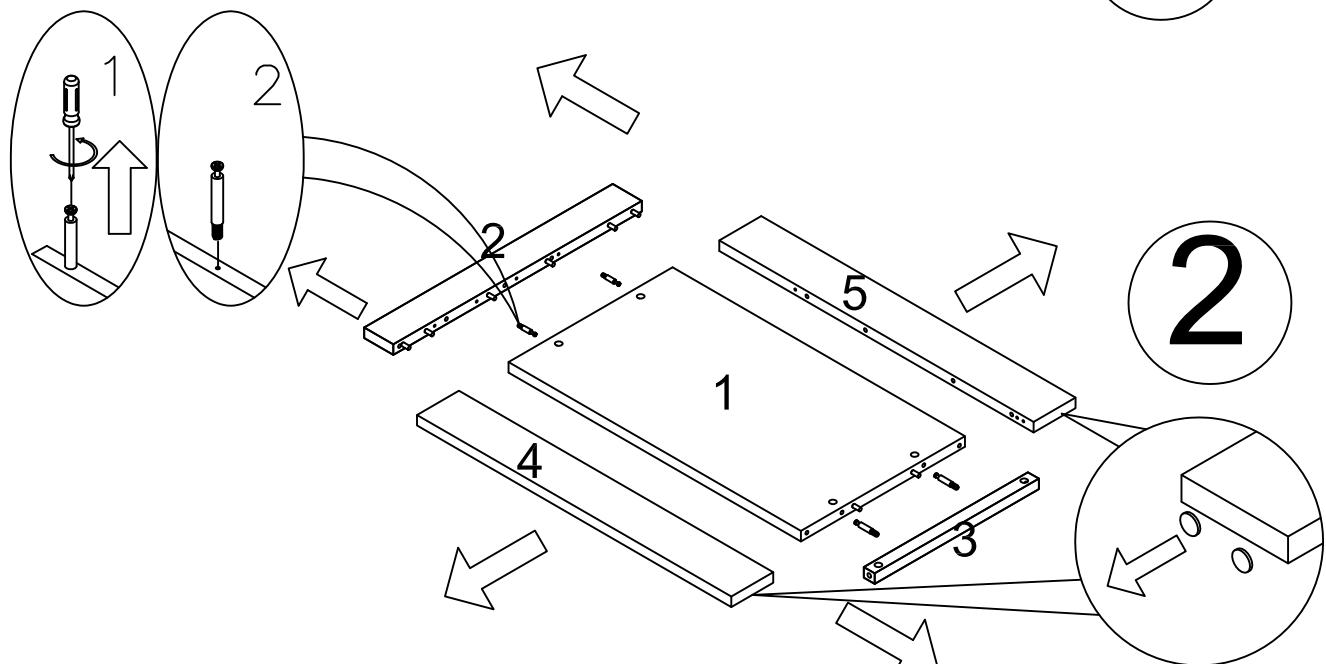

FUTURA

60 min.

FUT9352: 9T,9H

9H

1

2

209A

Ø8*60

X8

1D

L=35mm

X4

30L

x1

THE WOOD FACTORY

TWF

UPSTAIRS FURNITURE

30H
500*120 x1

48A
X2

11A
4*30 X16

34A
4*20 X16

15