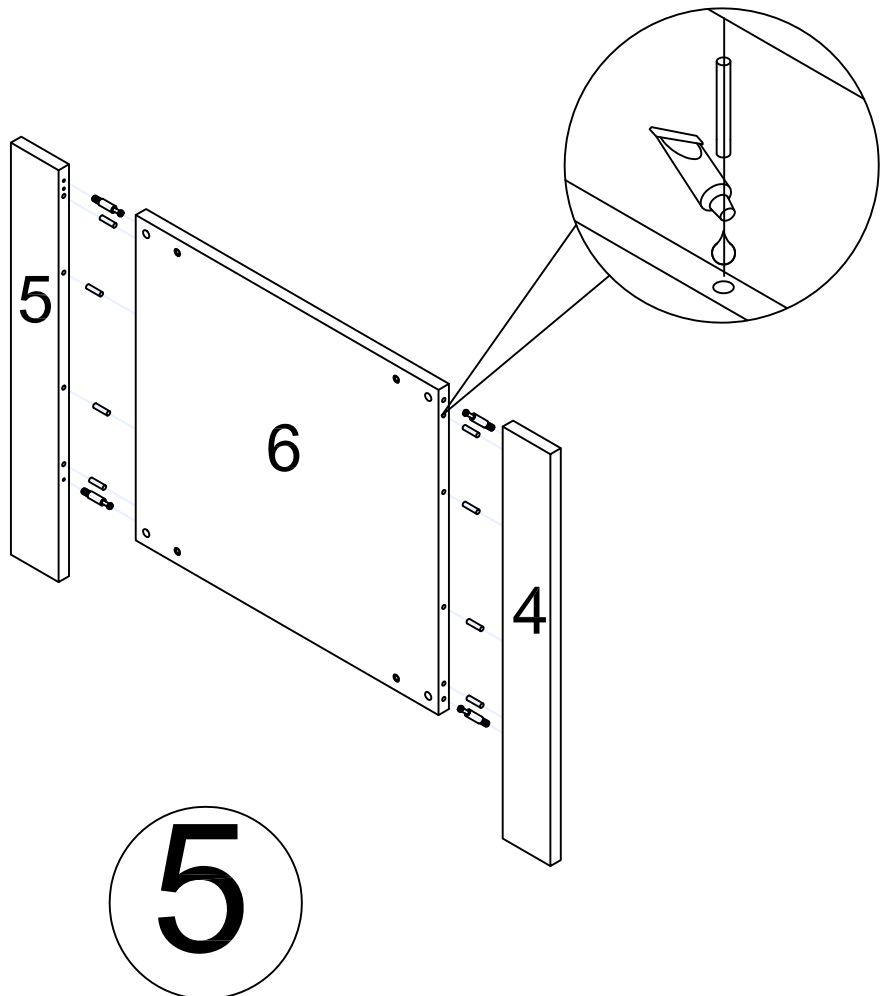

FUTURA

60 min.

FUT9352: 9T,9H

9H

1

2

209A

Ø8*60

X8

1D

L=35mm

X4

30L

x1

THE WOOD FACTORY

TWF

UPSTAIRS FURNITURE

30H
500*120 x1

48A
X2

11A
4*30 X16

34A
4*20 X16

15