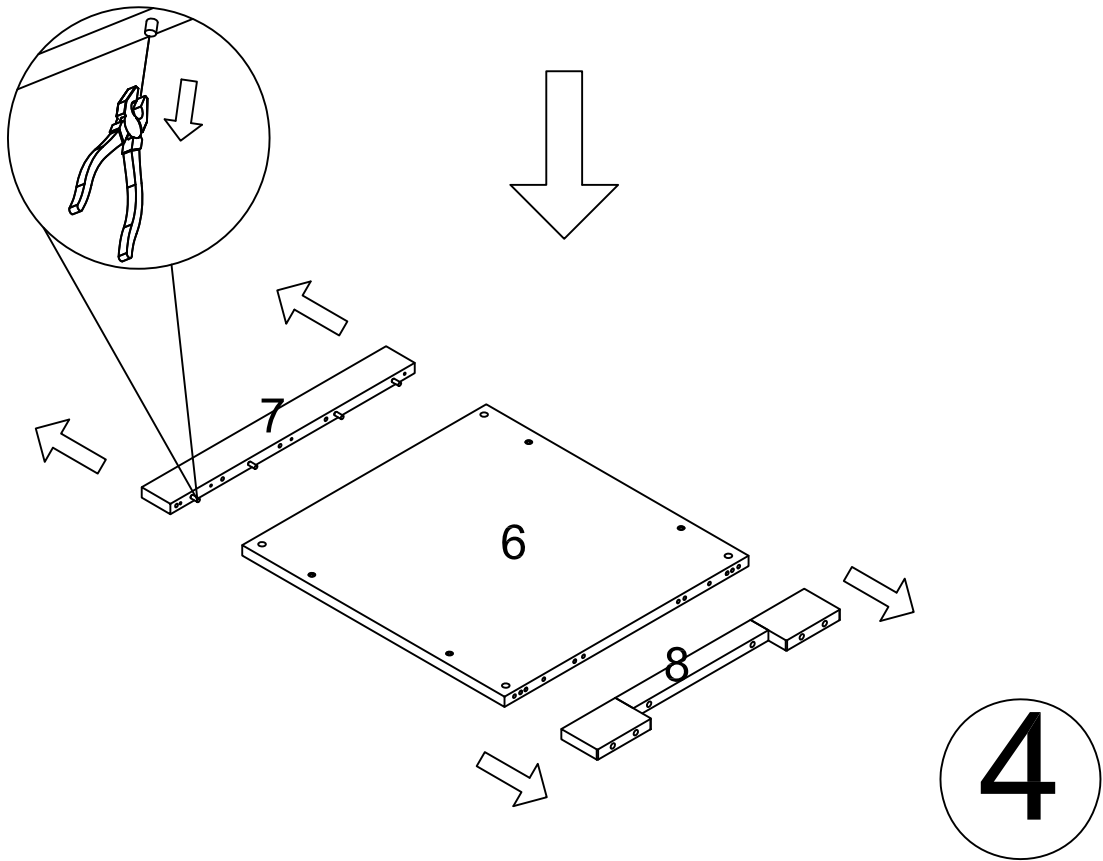

FUTURA

60 min.

FUT9352: 9T,9H

9H

1

2

209A

Ø8*60

X8

1D

L=35mm

X4

30L

x1

THE WOOD FACTORY

TWF

UPSTAIRS FURNITURE

30H
500*120 x1

48A
X2

11A
4*30 X16

34A
4*20 X16

15