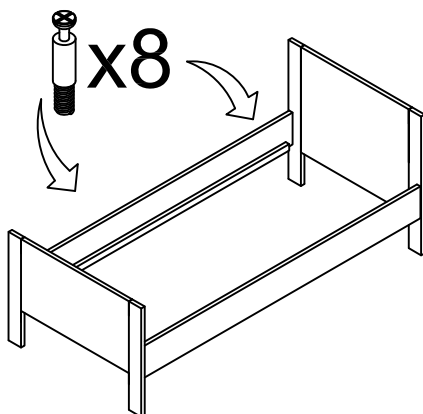

FUTURA

60 min.

FUT9352: 9T,9H

9H

1

2

209A

Ø8*60

X8

1D

L=35mm

X4

30L

x1

THE WOOD FACTORY

TWF

UPSTAIRS FURNITURE

30H
500*120 x1

48A
X2

11A
4*30 X16

34A
4*20 X16

15