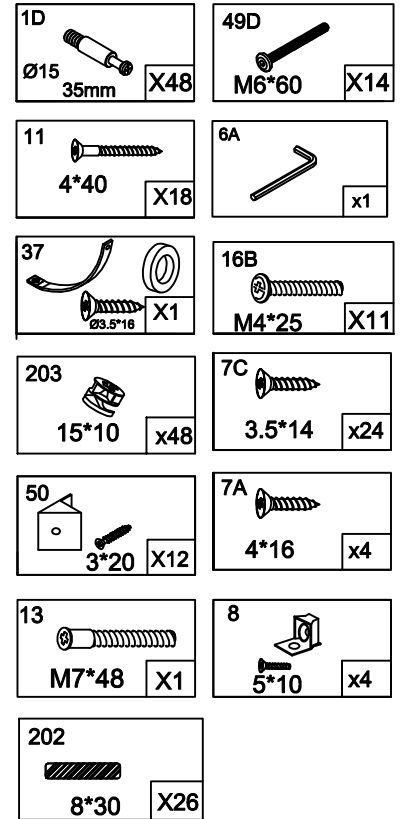

ARTIC

120min. ▶

ART7166: 7A,7H,7M,K5, K10

ART7266: K6,K7,K8,K9

ART7366: 7D,7F,7G,7K,7L,K1

ART7466: 7E,7N

7K

7L