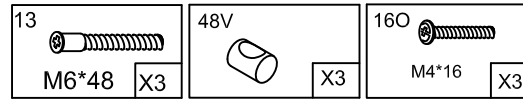

MALMO

10 min.

MLM4171: 4A,4B,4K

4K

interbaby[®]
ROYAL CLASS BABY FURNITURE

2