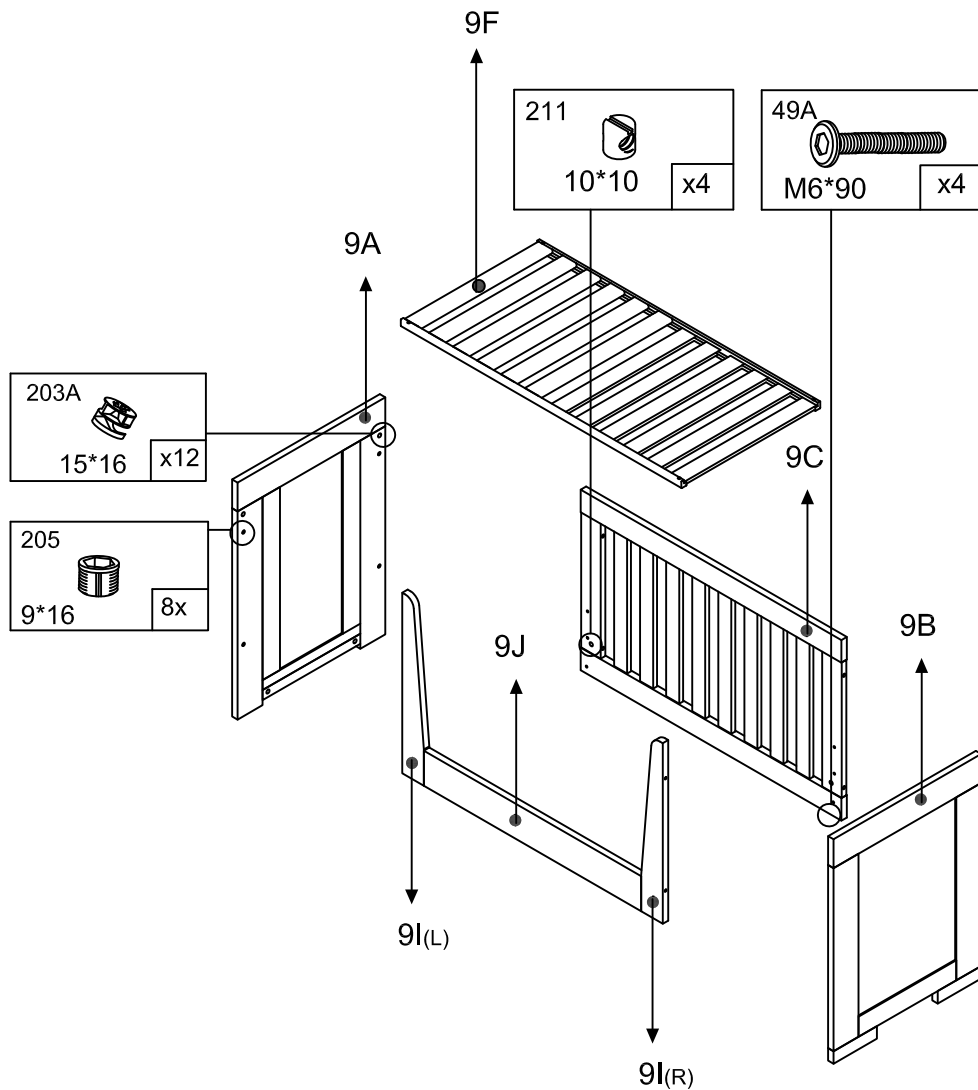

## 9P

- 43A: M6\*73 X2
- 1: Ø15 32mm X2
- 1D: Ø15 35mm X4
- 40: L-shaped bracket X2
- 45: Wedge X2
- 5: M6 nut X2
- 20: Wrench X1
- 4: Washer X2
- 47: Washer X2